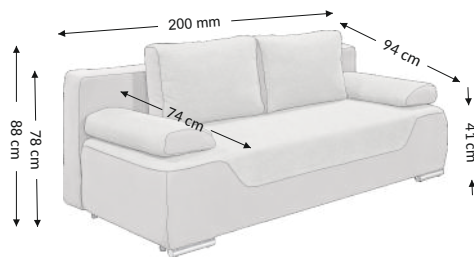

## Function

## Overall dimensions

Width: 200 cm  
Height: 88 cm  
Depth: 94 cm

## Construational dimensions

Body height: 78 cm  
seat height: 41 cm  
Seat depth: 74 cm  
Total depth incl. functions: 140 cm  
Sleeping height: 41 cm  
Net sleeping sufrage: 140x200 cm  
Gross sleeping sufrage: 140x200 cm