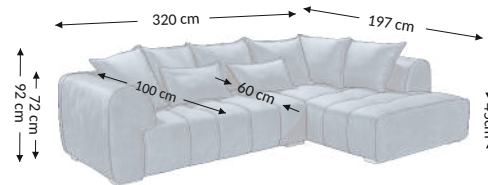

Adamo 2S.OTM

Model

Selected configurations

Overall dimensions

Width: 320 cm
Height: 92 cm
Depth: 197 cm

Construational dimensions

Body height: 72 cm
Seat height: 45 cm
Seat depth: 60 cm/100 cm
Total depth incl. function:
Sleeping height: 45 cm
Net sleeping surface:
Gross sleeping surface:

Product composition	Seat	Back
Bonell		
PU foam	×	×
S-shaped springs	×	
Spring slats		
Elastic belts		×
Decorative elements		

Legs	Decorative	Technical
Type	plactic	plastic
Color	silver	black
Height (mm)	35	35
Number	4	6

Cushions	Description	Number
Back	60x60 cm	6
Decorative		
Decorative	65x40 cm	2
Bolsters		

Function	
Configuration	universal
Arm selecton adjustment	
Back reinforcement	
Seat depth adjust	
Relax/Lying function	
Headrests	
Sleep function	
Bed box	

Parcels dimensions (cm)					
No.	Lenght	Width	Height	Weight (kg)	Vol. (m ³)
1.	75	193	115	75,0	1,67
2.	75	200	134	81,0	2,01
3.					
Total volume (m³)					3,68