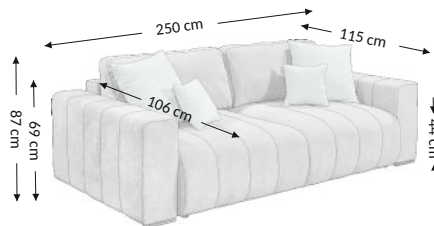

## Overall dimensions

Width: 250 cm  
Height: 87 cm  
Depth: 115 cm

## Constructional dimensions

Body height: 69 cm  
Seat height: 44 cm  
Seat depth: 106 cm  
Total depth incl. function: 169 cm  
Sleeping height: 44 cm  
Net sleeping surface: 197x160 cm  
Gross sleeping surface: 197x160 cm

Parcels dimensions (cm)					
No.	Lenght	Width	Height	Weight (kg)	Vol. (m <sup>3</sup> )
1.	45	103	200	58,5	0,93
2.	72	72	202	54,0	1,05
3.					
Total volume (m <sup>3</sup> )					1,97