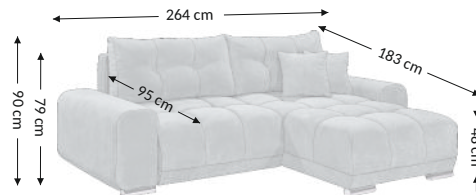

## Function

## Overall dimensions

Width: 264 cm  
Height: 90 cm  
Depth: 183 cm

## Construational dimensions

Body height: 79 cm  
Seat height: 48 cm  
Seat depth: 95 cm  
total depth incl. function: 183 cm  
Sleeping height: 48 cm  
Net sleeping surface: 145x200 cm  
Gross sleeping surface: 145x200 cm

Parcels dimensions (cm)					
No.	Lenght	Width	Height	Weight (kg)	Vol. (m <sup>3</sup> )
1.	77	106	187	84,7	1,53
2.	62	99	106	47,0	0,65
3.					
<b>Total volume (m<sup>3</sup>)</b>					<b>2,18</b>